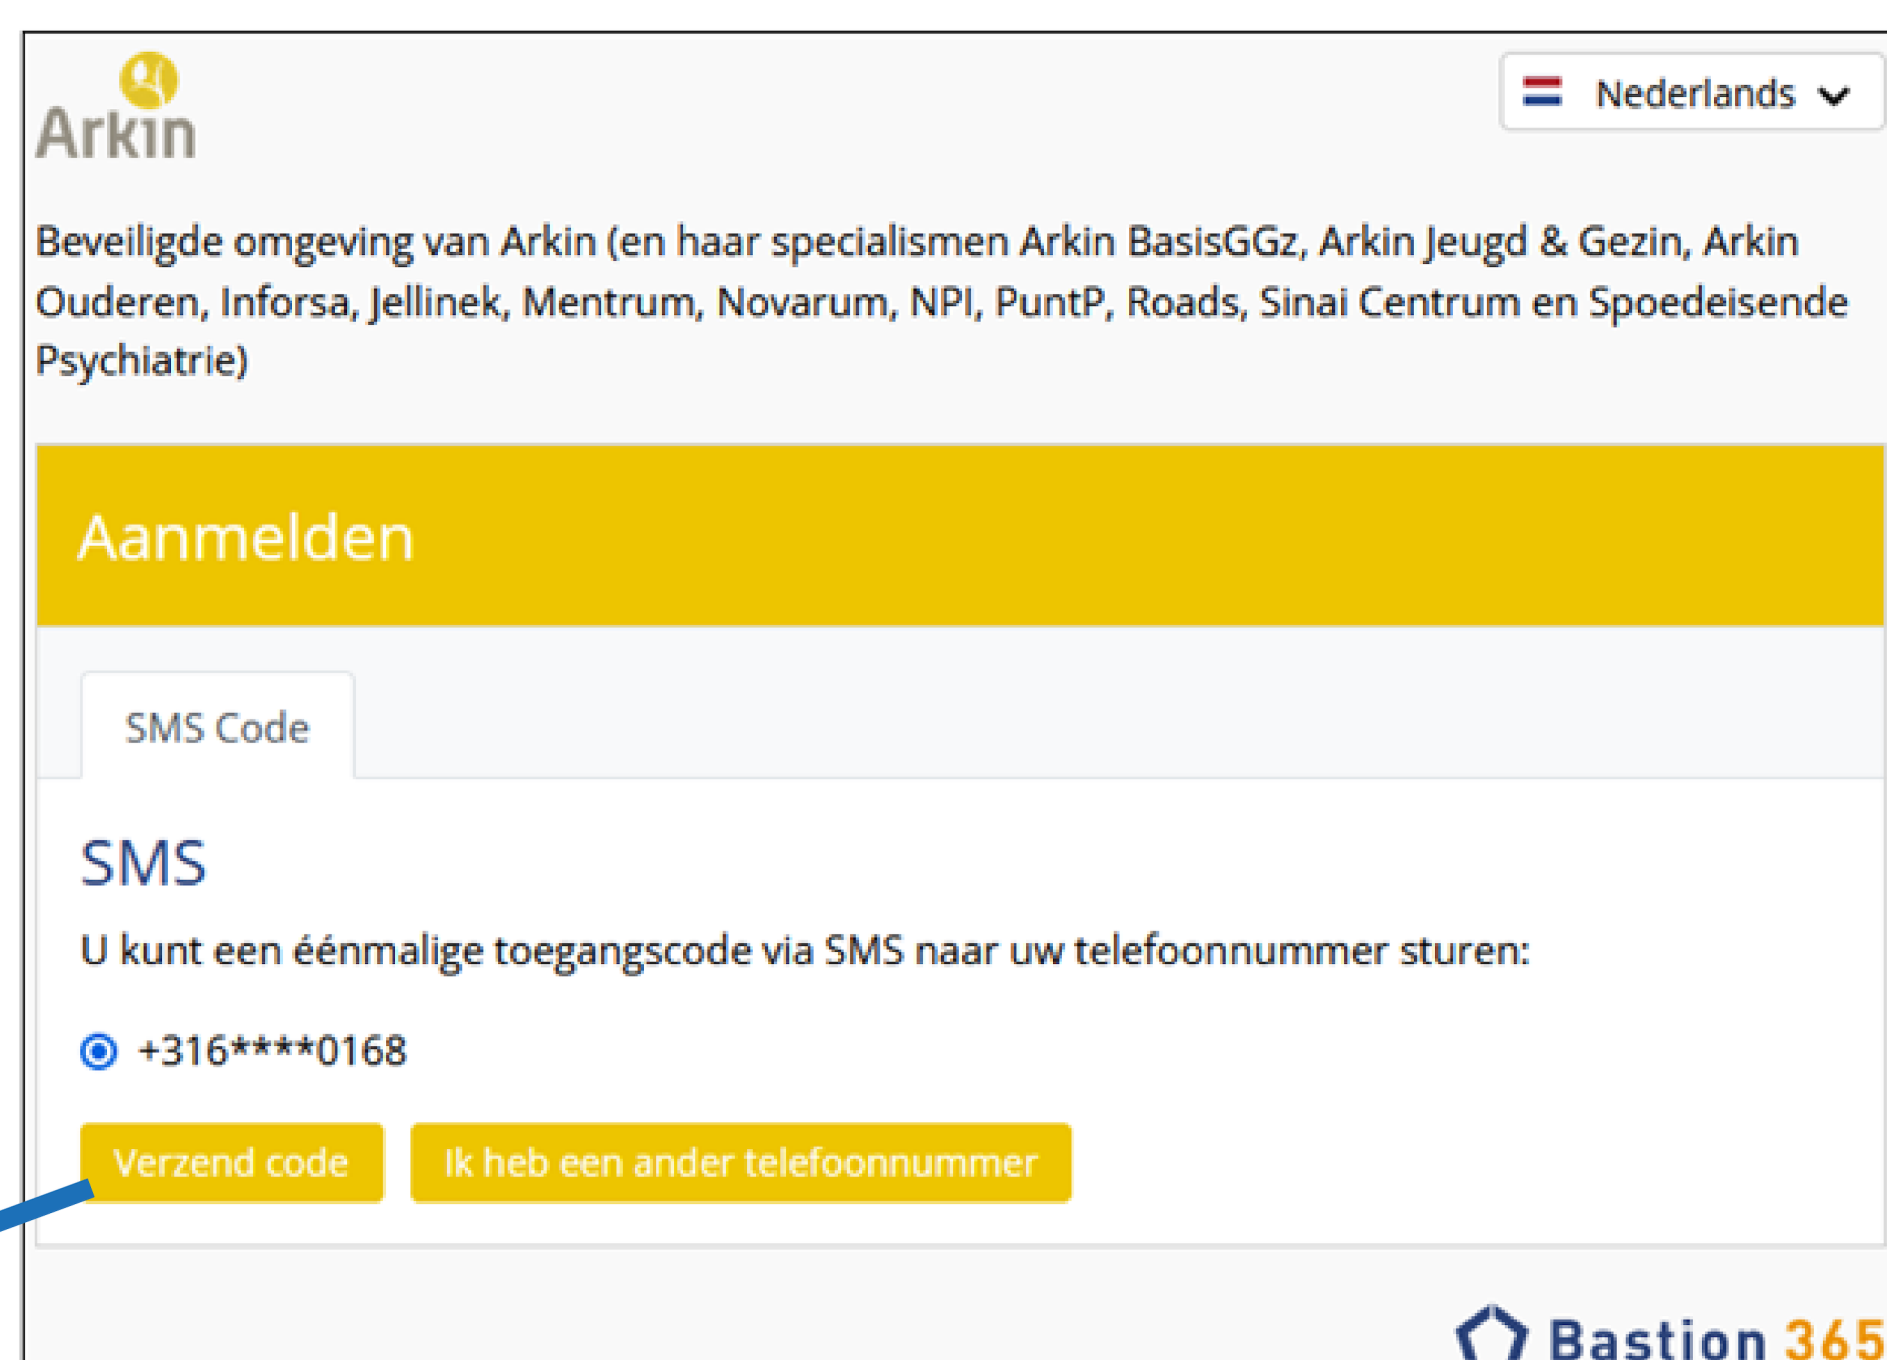

Press 'Verzend code'

You will receive a code through a text message. Put the code into your browser to open and read your secured email.

Questions? Contact your therapist.